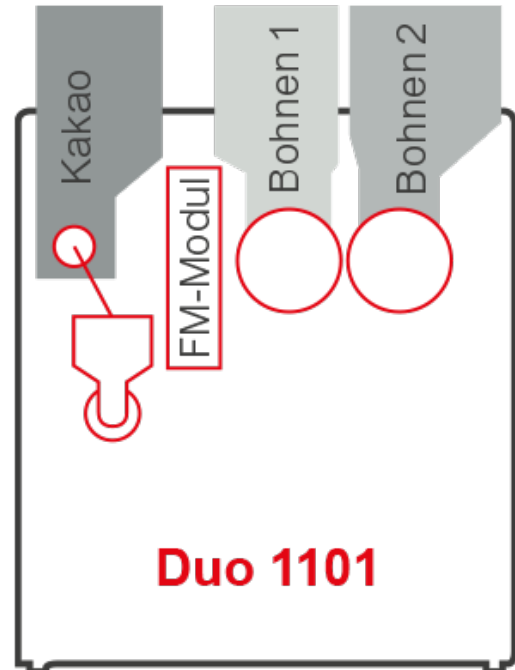

Siamonie MOONLIGHT

Duo 1101

Siamonie MOONLIGHT

Duo 1101

MADE
IN
GERMANY

Introduction

- Glass design element including integrated RGB-atmospheric light. The colors can be set alternately or permanently.
- A stable 7" touch display behind a 4 mm safety glass, brilliant image representation and color quality
- 10 image selection buttons with a second shelf for refinement; Optional: Additional level for espresso specialties
- Conversion of images and easy editing by Drag & Drop Export of the designs via a USB stick
- Direct language switch and individually programmable screen interface via SiDesigner