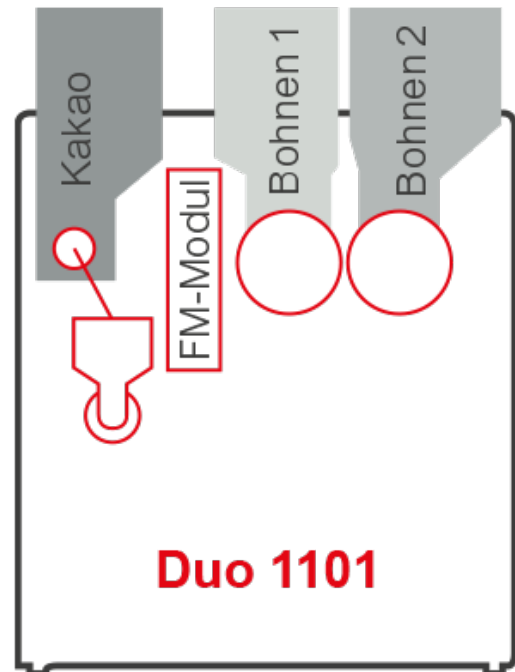

Siamonie MOONLIGHT

Duo 1101

Siamonie MOONLIGHT

Duo 1101

MADE
IN
GERMANY

Introduction

- Glass design element including integrated RGB-atmospheric light. The colors can be set alternately or permanently.
- A stable 7" touch display behind a 4 mm safety glass, brilliant image representation and color quality
- 10 image selection buttons with a second shelf for refinement; Optional: Additional level for espresso specialties
- Conversion of images and easy editing by Drag & Drop Export of the designs via a USB stick
- Direct language switch and individually programmable screen interface via SiDesigner

Instant containers

1 instant container with a filling capacity of 3.6 l* and fresh milk module

* 2.0 l Filling quantity corresponds to approx. 1.3 kg Topping or approx. 1.4 kg chocolate powder

Bean container