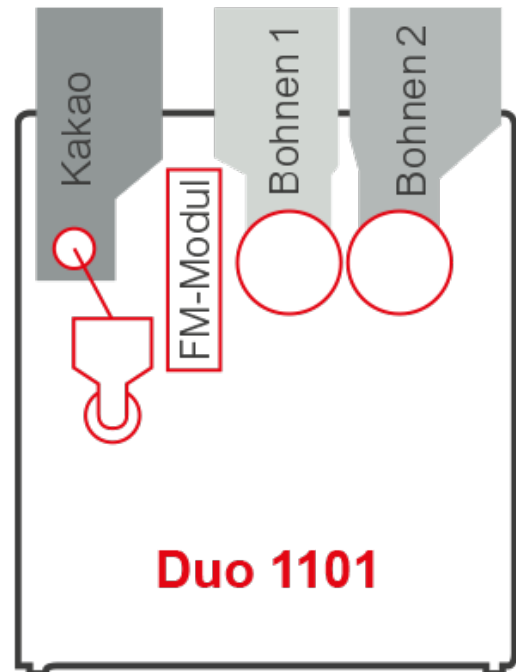

Siamonie MOONLIGHT

Duo 1101

Siamonie MOONLIGHT

Duo 1101

MADE
IN
GERMANY

Introduction

- Glass design element including integrated RGB-atmospheric light. The colors can be set alternately or permanently.
- A stable 7" touch display behind a 4 mm safety glass, brilliant image representation and color quality
- 10 image selection buttons with a second shelf for refinement; Optional: Additional level for espresso specialties
- Conversion of images and easy editing by Drag & Drop Export of the designs via a USB stick
- Direct language switch and individually programmable screen interface via SiDesigner

Instant containers

1 instant container with a filling capacity of 3.6 l* and fresh milk module

* 2.0 l Filling quantity corresponds to approx. 1.3 kg Topping or approx. 1.4 kg chocolate powder

Bean container