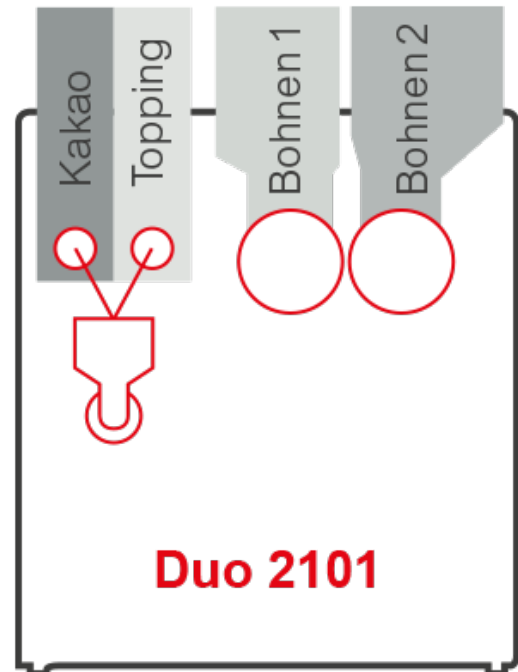

### Introduction

- Glass design element including integrated RGB-atmospheric light. The colors can be set alternately or permanently.
- A stable 7' touch display behind a 4 mm safety glass, brilliant image representation and color quality
- 10 image selection buttons with a second shelf for refinement; Optional: Additional level for espresso specialties
- Conversion of images and easy editing by Drag & Drop Export of the designs via a USB stick
- Direct language switch and individually programmable screen interface via SiDesigner