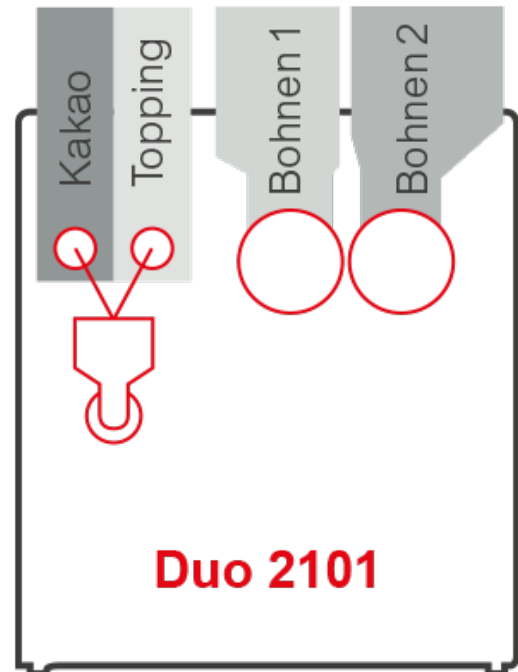

Siamonie MOONLIGHT

Duo 2101

Siamonie MOONLIGHT

Duo 2101

MADE
IN
GERMANY

Introduction

- Glass design element including integrated RGB-atmospheric light. The colors can be set alternately or permanently.
- A stable 7' touch display behind a 4 mm safety glass, brilliant image representation and color quality
- 10 image selection buttons with a second shelf for refinement; Optional: Additional level for espresso specialties
- Conversion of images and easy editing by Drag & Drop Export of the designs via a USB stick
- Direct language switch and individually programmable screen interface via SiDesigner

Instant containers

- 2 instant containers each of 2.0 l filling capacity*

* 2.0 l Filling quantity corresponds to approx. 1.3 kg Topping or approx. 1.4 kg chocolate powder

Bean container

- 2 bean containers each containing approx. 1.2 kg coffee beans (1 kg filling capacity)