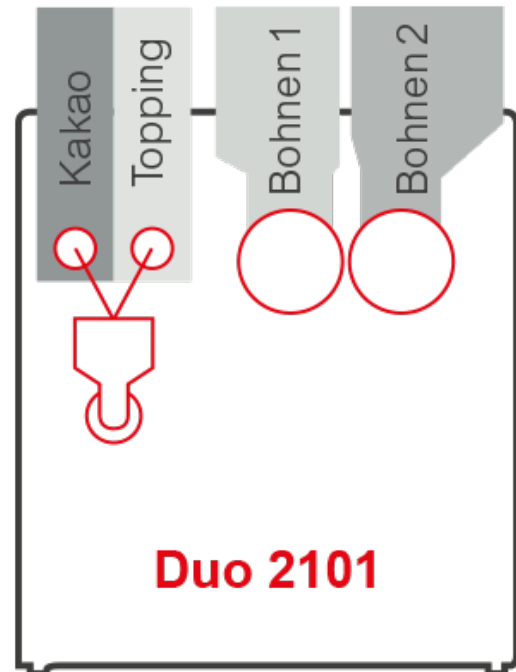

Siamonie MOONLIGHT

Duo 2101

Siamonie MOONLIGHT

Duo 2101

MADE
IN
GERMANY

Introduction

- Glass design element including integrated RGB-atmospheric light. The colors can be set alternately or permanently.
- A stable 7' touch display behind a 4 mm safety glass, brilliant image representation and color quality
- 10 image selection buttons with a second shelf for refinement; Optional: Additional level for espresso specialties
- Conversion of images and easy editing by Drag & Drop Export of the designs via a USB stick
- Direct language switch and individually programmable screen interface via SiDesigner

Instant containers

- 2 instant containers each of 2.0 l filling capacity*

* 2.0 l Filling quantity corresponds to approx. 1.3 kg Topping or approx. 1.4 kg chocolate powder

Bean container

- 2 bean containers each containing approx. 1.2 kg coffee beans (1 kg filling capacity)