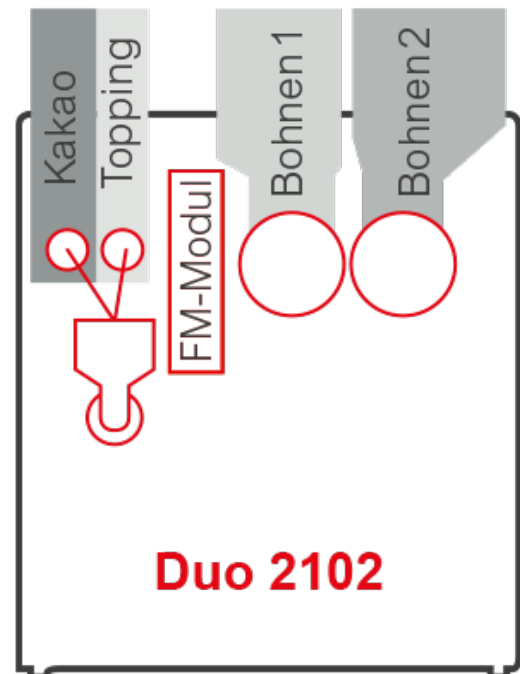

### Introduction

- Glass design element including integrated RGB-atmospheric light. The colors can be set alternately or permanently.
- A stable 7" touch display behind a 4 mm safety glass, brilliant image representation and color quality
- 10 image selection buttons with a second shelf for refinement; Optional: Additional level for espresso specialties
- Conversion of images and easy editing by Drag & Drop Export of the designs via a USB stick
- Direct language switch and individually programmable screen interface via SiDesigner