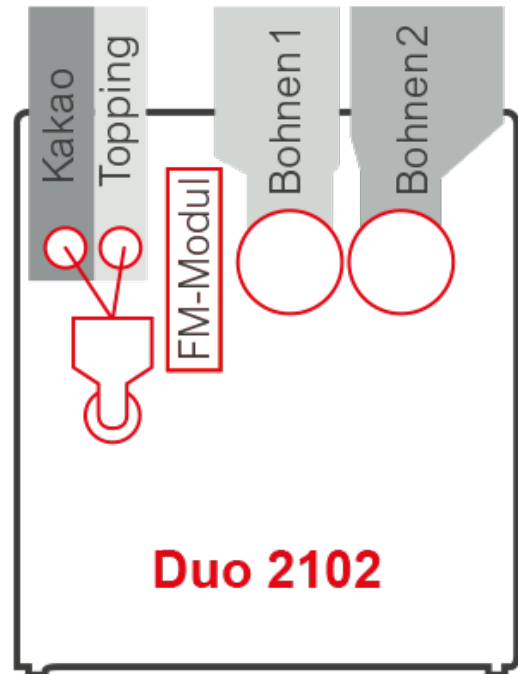

Siamonie MOONLIGHT

Duo 2102

Siamonie MOONLIGHT

Duo 2102

MADE
IN
GERMANY

Introduction

- Glass design element including integrated RGB-atmospheric light. The colors can be set alternately or permanently.
- A stable 7" touch display behind a 4 mm safety glass, brilliant image representation and color quality
- 10 image selection buttons with a second shelf for refinement; Optional: Additional level for espresso specialties
- Conversion of images and easy editing by Drag & Drop Export of the designs via a USB stick
- Direct language switch and individually programmable screen interface via SiDesigner