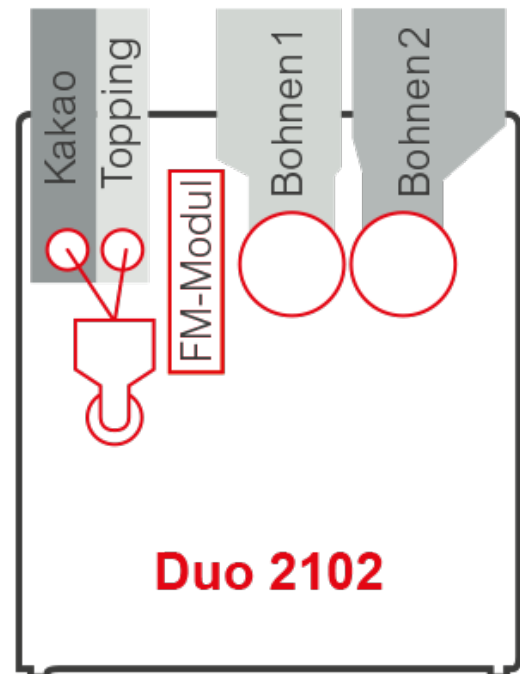

Siamonie MOONLIGHT

Duo 2102

Siamonie MOONLIGHT

Duo 2102

MADE
IN
GERMANY

Introduction

- Glass design element including integrated RGB-atmospheric light. The colors can be set alternately or permanently.
- A stable 7" touch display behind a 4 mm safety glass, brilliant image representation and color quality
- 10 image selection buttons with a second shelf for refinement; Optional: Additional level for espresso specialties
- Conversion of images and easy editing by Drag & Drop Export of the designs via a USB stick
- Direct language switch and individually programmable screen interface via SiDesigner

Instant containers

- 2 instant containers with 2.0 l and 1.3 l filling capacity* as well as fresh milk module

* 2.0 l Filling quantity corresponds to approx. 1.3 kg Topping or approx. 1.4 kg chocolate powder