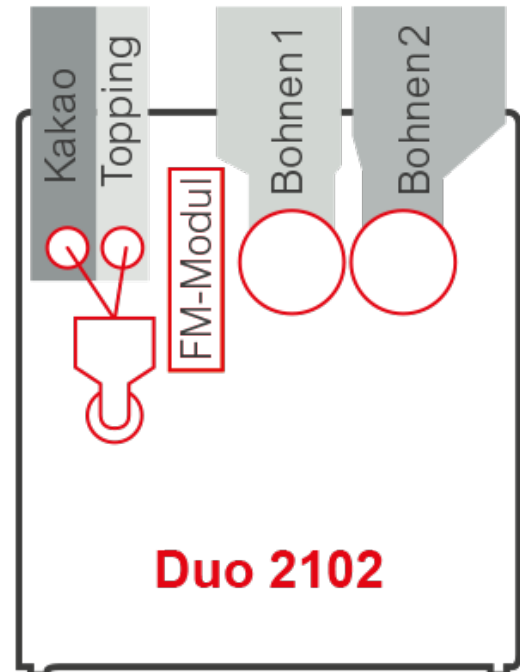

Siamonie MOONLIGHT

Duo 2102

Siamonie MOONLIGHT

Duo 2102

MADE
IN
GERMANY

Introduction

- Glass design element including integrated RGB-atmospheric light. The colors can be set alternately or permanently.
- A stable 7' touch display behind a 4 mm safety glass, brilliant image representation and color quality
- 10 image selection buttons with a second shelf for refinement; Optional: Additional level for espresso specialties
- Conversion of images and easy editing by Drag & Drop Export of the designs via a USB stick
- Direct language switch and individually programmable screen interface via SiDesigner

Instant containers

- 2 instant containers with 2.0 l and 1.3 l filling capacity* as well as fresh milk module

* 2.0 l Filling quantity corresponds to approx. 1.3 kg Topping or approx. 1.4 kg chocolate powder