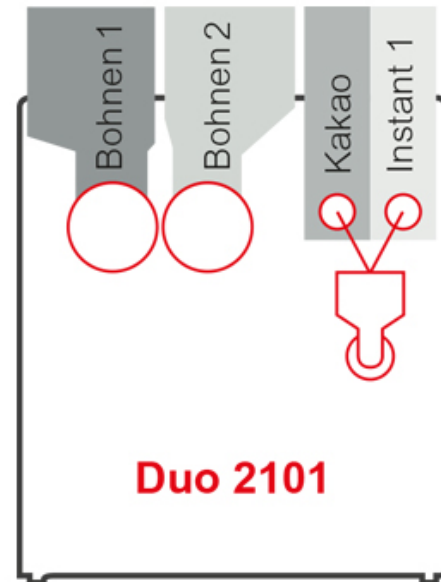

Siamonie Smart OCS

Duo 2101

Siamonie Smart OCS

Duo 2101

MADE
IN
GERMANY

Introduction

- Keyless, simple operating concept
- Coffee and instant containers use the complete machine depth
- Clearly arranged machine interior, particularly easy cleaning and servicing
- Large grounds container
- Innovative Sielaff brewer with separate brewing unit

Capacity of beans container 1 and 2

- 2 x 0.4 kg

Example of instant containers:

- Approx. 1.3 l corresponds - Topping approx. 0.9 kg - Chocolate powder approx. 1.0 kg

Sielaff GmbH & Co. KG
Automatenbau Herrieden
Münchener Str. 20
91567 Herrieden
Germany