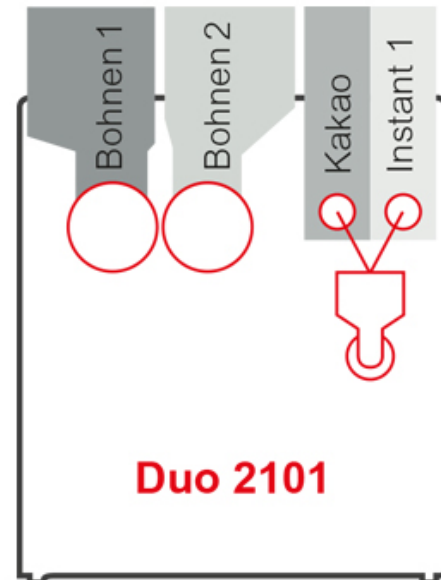

Siamonie Smart OCS

Duo 2101

Siamonie Smart OCS

Duo 2101

MADE
IN
GERMANY

Introduction

- Keyless, simple operating concept
- Coffee and instant containers use the complete machine depth
- Clearly arranged machine interior, particularly easy cleaning and servicing
- Large grounds container
- Innovative Sielaff brewer with separate brewing unit

Capacity of beans container 1 and 2

- 2 x 0.4 kg

Example of instant containers:

- Approx. 1.3 l corresponds - Topping approx. 0.9 kg - Chocolate powder approx. 1.0 kg

Sielaff GmbH & Co. KG
Automatenbau Herrieden
Münchener Str. 20
91567 Herrieden
Germany