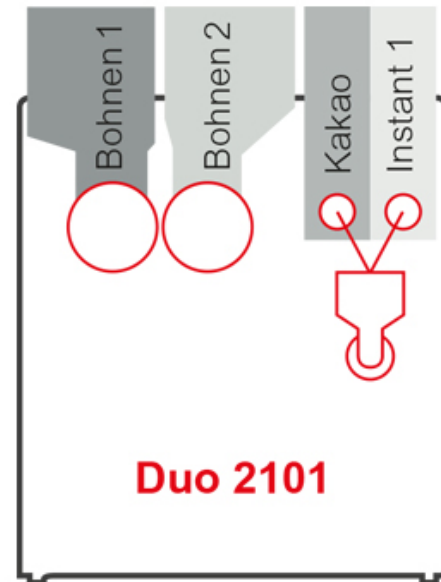

Siamonie Smart OCS

Duo 2101

Siamonie Smart OCS

Duo 2101

MADE
IN
GERMANY

Introduction

- Keyless, simple operating concept
- Coffee and instant containers use the complete machine depth
- Clearly arranged machine interior, particularly easy cleaning and servicing
- Large grounds container
- Innovative Sielaff brewer with separate brewing unit