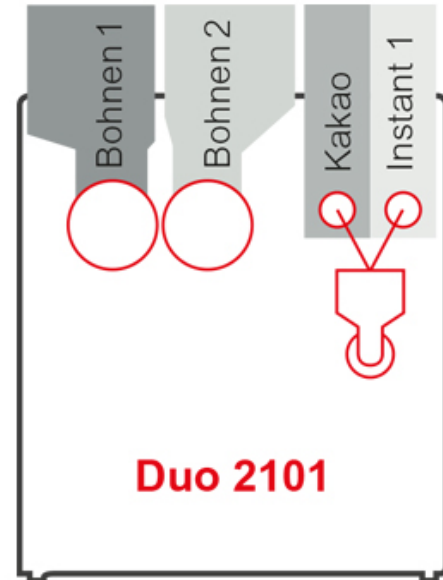

Siamonie Smart OCS

Duo 2101

Siamonie Smart OCS

Duo 2101

MADE
IN
GERMANY

Introduction

- Keyless, simple operating concept
- Coffee and instant containers use the complete machine depth
- Clearly arranged machine interior, particularly easy cleaning and servicing
- Large grounds container
- Innovative Sielaff brewer with separate brewing unit

Capacity of beans container 1 and 2

- 2 x 0.4 kg

Example of instant containers:

- Approx. 1.3 l corresponds - Topping approx. 0.9 kg - Chocolate powder approx. 1.0 kg

Sielaff GmbH & Co. KG
Automatenbau Herrieden
Münchener Str. 20
91567 Herrieden
Germany