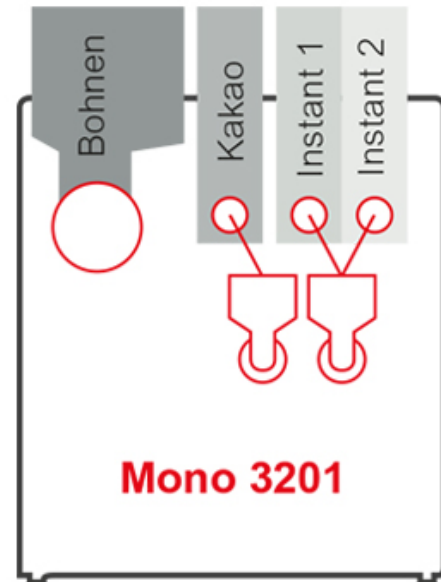

Siamonie Smart OCS
Mono 3201 (Standard)

Siamonie Smart OCS

Mono 3201 (Standard)

MADE
IN
GERMANY

Introduction

- Keyless, simple operating concept
- Coffee and instant containers use the complete machine depth
- Clearly arranged machine interior, particularly easy cleaning and servicing
- Large grounds container
- Innovative Sielaff brewer with separate brewing unit

Capacity of beans container

- Approx. 0.7 kg

Example of instant containers:

- Approx. 1.3 l corresponds - Topping approx. 0.9 kg - Chocolate powder approx. 1.0 kg

Sielaff GmbH & Co. KG
Automatenbau Herrieden
Münchener Str. 20
91567 Herrieden
Germany