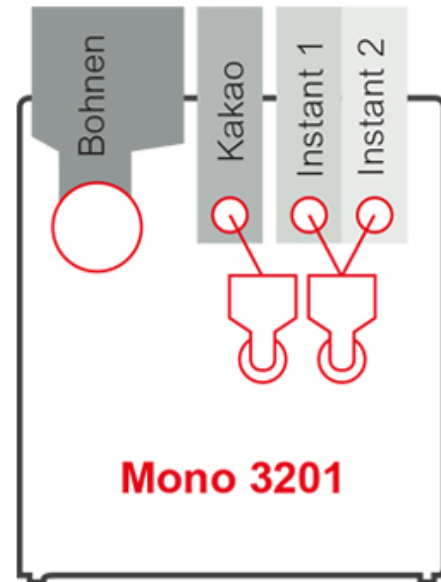

Siamonie Smart OCS

Mono 3201 (Standard)

Siamonie Smart OCS

Mono 3201 (Standard)

MADE
IN
GERMANY

Introduction

- Keyless, simple operating concept
- Coffee and instant containers use the complete machine depth
- Clearly arranged machine interior, particularly easy cleaning and servicing
- Large grounds container
- Innovative Sielaff brewer with separate brewing unit