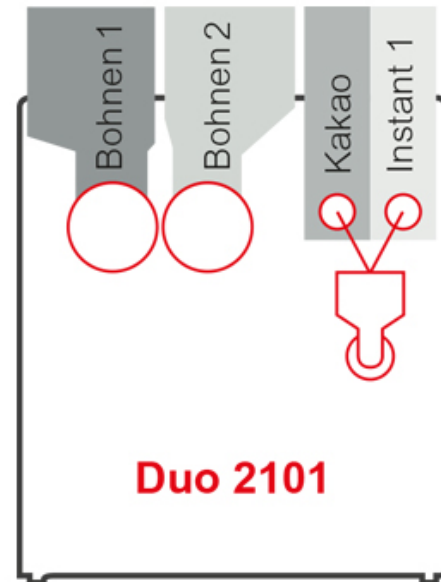

Siamonie Smart OCS XL

Duo 2101

Siamonie Smart OCS XL

Duo 2101

MADE
IN
GERMANY

Introduction

- Greater filling capacity
- Closed product containers
- With MDB connection
- Coffee and instant containers use the complete machine depth
- Clearly arranged machine interior, particularly easy cleaning and servicing
- Convenient size of grounds container
- Innovative Sielaff brewer with separate brewing unit

Capacity of beans container 1 and 2

- 2 x 0.6 kg

Example for instant containers

- Approx. 1.7 l corresponds - Topping approx. 1.3 kg - Chocolate powder approx. 1.4 kg

Sielaff GmbH & Co. KG
Automatenbau Herrieden
Münchener Str. 20
91567 Herrieden
Germany