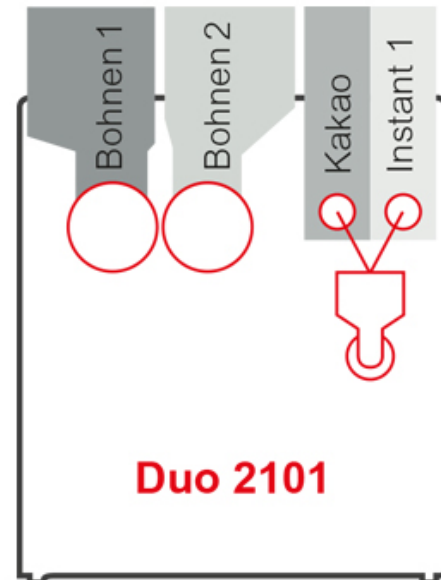

### Introduction

- Greater filling capacity
- Closed product containers
- With MDB connection
- Coffee and instant containers use the complete machine depth
- Clearly arranged machine interior, particularly easy cleaning and servicing
- Convenient size of grounds container
- Innovative Sielaff brewer with separate brewing unit