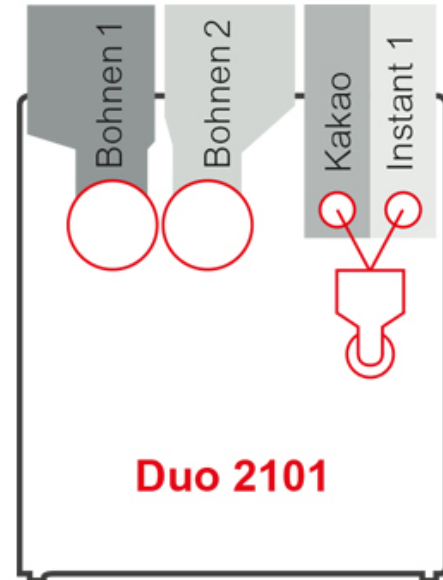

Siamonie Smart OCS XL

Duo 2101

Siamonie Smart OCS XL

Duo 2101

MADE
IN
GERMANY

Introduction

- Greater filling capacity
- Closed product containers
- With MDB connection
- Coffee and instant containers use the complete machine depth
- Clearly arranged machine interior, particularly easy cleaning and servicing
- Convenient size of grounds container
- Innovative Sielaff brewer with separate brewing unit

Capacity of beans container 1 and 2

- 2 x 0.6 kg

Example for instant containers

- Approx. 1.7 l corresponds - Topping approx. 1.3 kg - Chocolate powder approx. 1.4 kg

Sielaff GmbH & Co. KG
Automatenbau Herrieden
Münchener Str. 20
91567 Herrieden
Germany