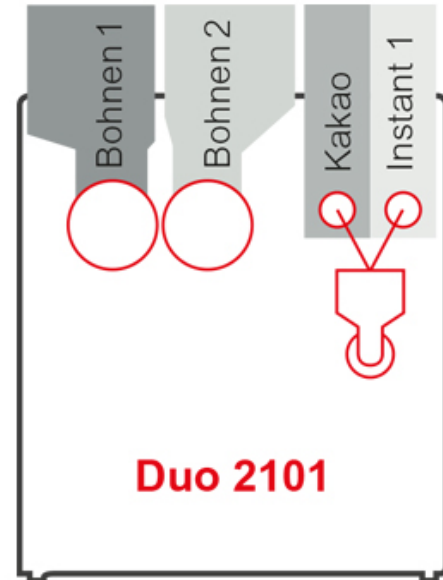

Siamonie Smart OCS XL

Duo 2101

Siamonie Smart OCS XL

Duo 2101

MADE
IN
GERMANY

Introduction

- Greater filling capacity
- Closed product containers
- With MDB connection
- Coffee and instant containers use the complete machine depth
- Clearly arranged machine interior, particularly easy cleaning and servicing
- Convenient size of grounds container
- Innovative Sielaff brewer with separate brewing unit