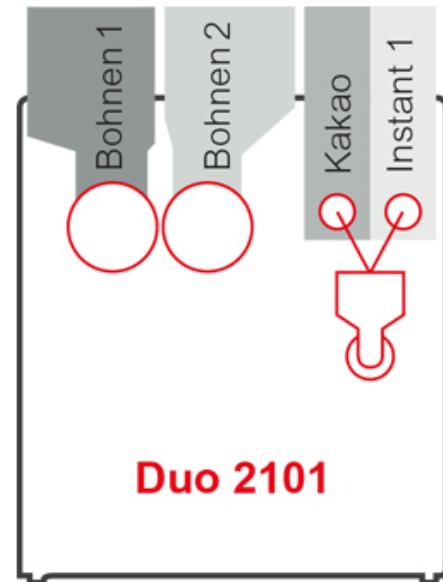

Siamonie Smart OCS XL

Duo 2101

Siamonie Smart OCS XL

Duo 2101

MADE
IN
GERMANY

Introduction

- Greater filling capacity
- Closed product containers
- With MDB connection
- Coffee and instant containers use the complete machine depth
- Clearly arranged machine interior, particularly easy cleaning and servicing
- Convenient size of grounds container
- Innovative Sielaff brewer with separate brewing unit

Capacity of beans container 1 and 2

- 2 x 0.6 kg

Example for instant containers

- Approx. 1.7 l corresponds - Topping approx. 1.3 kg - Chocolate powder approx. 1.4 kg

Sielaff GmbH & Co. KG
Automatenbau Herrieden
Münchener Str. 20
91567 Herrieden
Germany