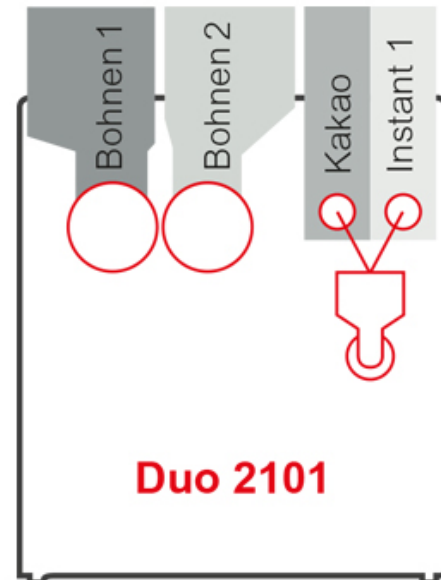

Siamonie Smart OCS XL

Duo 2101

Siamonie Smart OCS XL

Duo 2101

MADE
IN
GERMANY

Introduction

- Greater filling capacity
- Closed product containers
- With MDB connection
- Coffee and instant containers use the complete machine depth
- Clearly arranged machine interior, particularly easy cleaning and servicing
- Convenient size of grounds container
- Innovative Sielaff brewer with separate brewing unit

Capacity of beans container 1 and 2

- 2 x 0.6 kg

Example for instant containers

- Approx. 1.7 l corresponds - Topping approx. 1.3 kg - Chocolate powder approx. 1.4 kg

Sielaff GmbH & Co. KG
Automatenbau Herrieden
Münchener Str. 20
91567 Herrieden
Germany