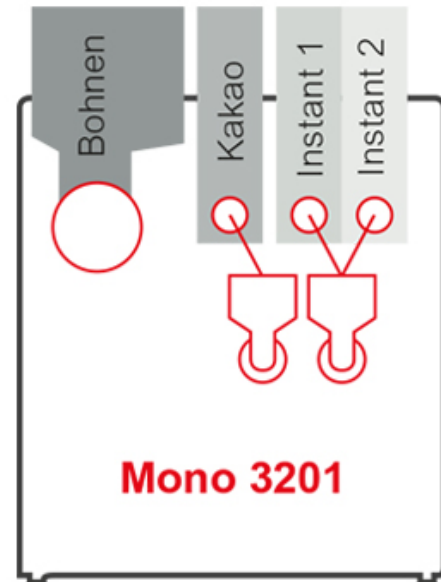

Siamonie Smart OCS XL
Mono 3201 (Standard)

Siamonie Smart OCS XL

Mono 3201 (Standard)

MADE
IN
GERMANY

Introduction

- Greater filling capacity
- Closed product containers
- With MDB connection
- Coffee and instant containers use the complete machine depth
- Clearly arranged machine interior, particularly easy cleaning and servicing
- Convenient size of grounds container
- Innovative Sielaff brewer with separate brewing unit

Capacity of beans container

- Approx. 1.0 kg

Example for instant containers

- Approx. 1.3 l corresponds - Topping approx. 0.9 kg - Chocolate powder approx. 1.0 kg

Sielaff GmbH & Co. KG
Automatenbau Herrieden
Münchener Str. 20
91567 Herrieden
Germany