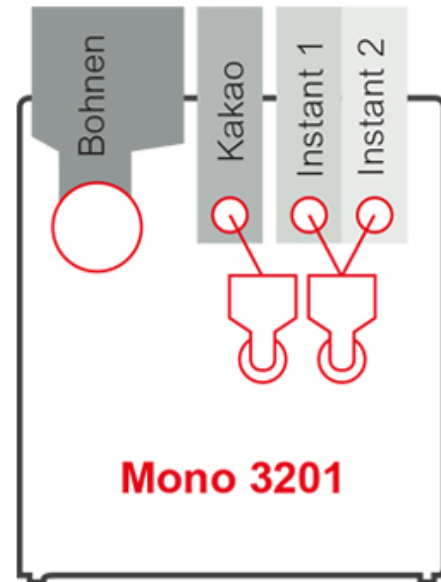

Siamonie Smart OCS XL
Mono 3201 (Standard)

Siamonie Smart OCS XL

Mono 3201 (Standard)

MADE
IN
GERMANY

Introduction

- Greater filling capacity
- Closed product containers
- With MDB connection
- Coffee and instant containers use the complete machine depth
- Clearly arranged machine interior, particularly easy cleaning and servicing
- Convenient size of grounds container
- Innovative Sielaff brewer with separate brewing unit